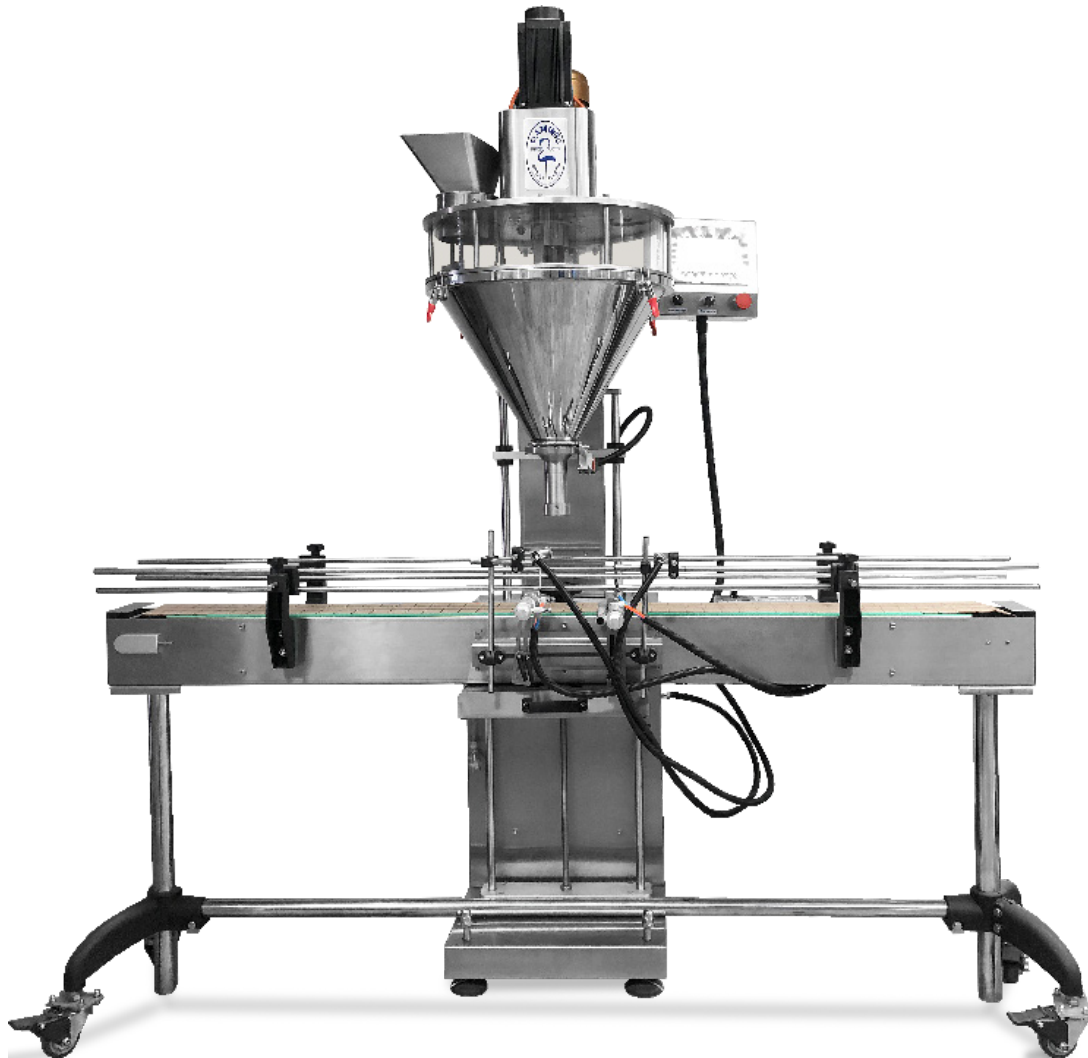

## EFAFA-5000V

Flamingo Automatic Volumetric Auger Filler

|                     |     |              |
|---------------------|-----|--------------|
| production speed    | bpm | 10-40        |
| input voltage       | V   | 240V/50-60Hz |
| accurate fill range | g   | 30 to 1500   |
| hopper size         | l   | 50           |
| width               | mm  | 1200         |
| height              | mm  | 1850         |
| length              | mm  | 1800         |
| weight              | kg  | 160          |